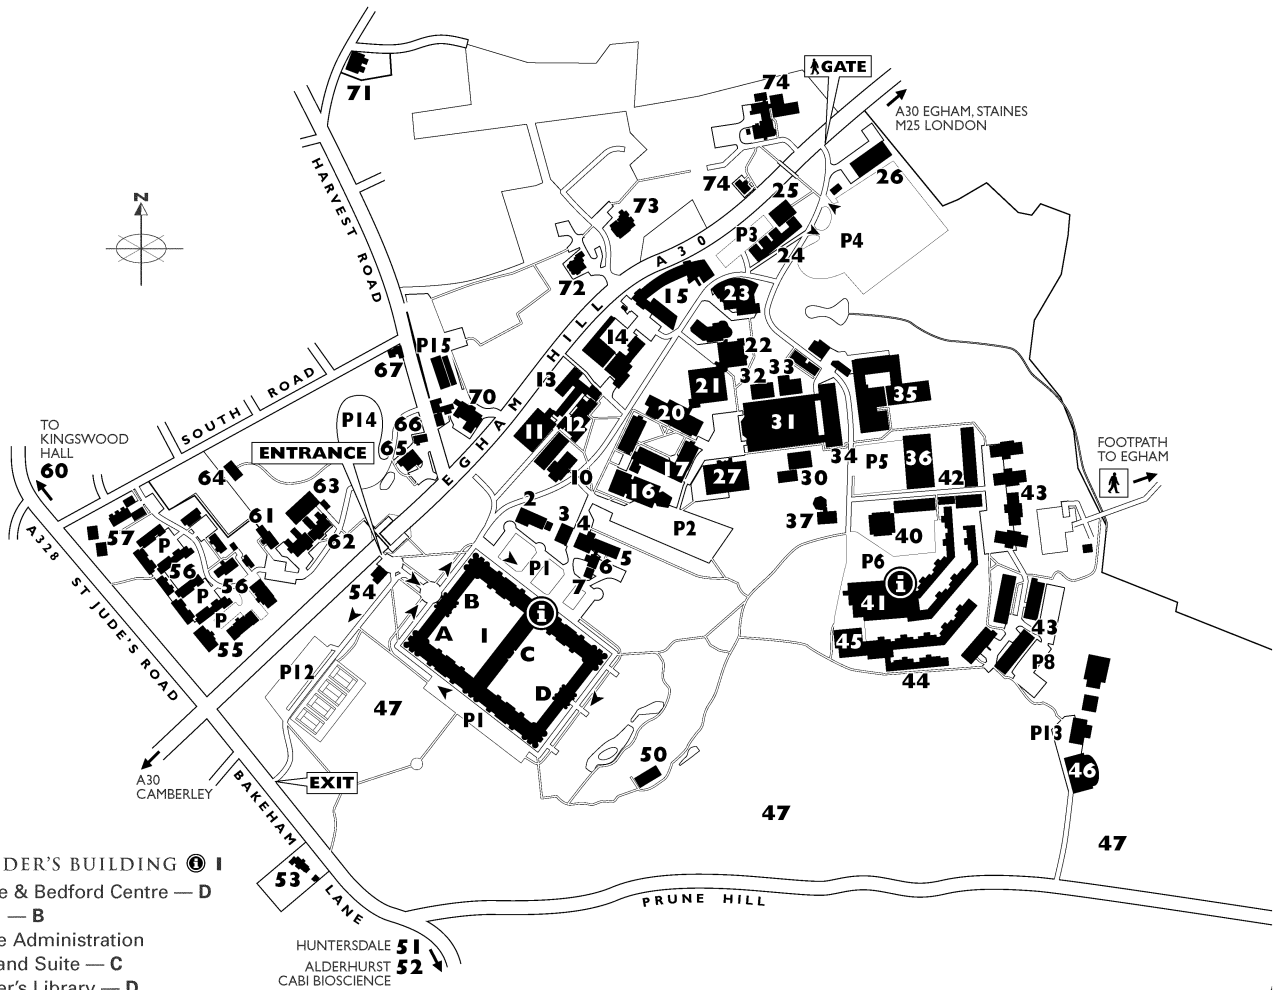

# Campus Plan

Royal Holloway  
University of London

- FOUNDER'S BUILDING** ① I
- Archive & Bedford Centre — D
  - Chapel — B
  - College Administration
  - Crossland Suite — C
  - Founder's Library — D
  - Health Centre
  - Main Lecture Theatre
  - Picture Gallery — A

HUNTERSDALE 51  
ALDERHURST 52  
CABI BIOSCIENCE

Digital cartography by Line+Line

## STUDENT RESIDENCES

① New Halls Reception	41
Athlone Hall	41
Cameron Hall	44
Reid Hall	42
Runnymede Halls	43
Williamson House	40
Beeches	72
Chestnuts	73
Elm Lodge	70
Founder's Hall	1
Gate Lodge	54
Harvest Road	67
Highfield Close	57
Highfield Court	55
Huntersdale Cottages	51
Kingswood Hall	60
Parsonage Road	71
Penrose Court	56
Woodlands Cottage	66