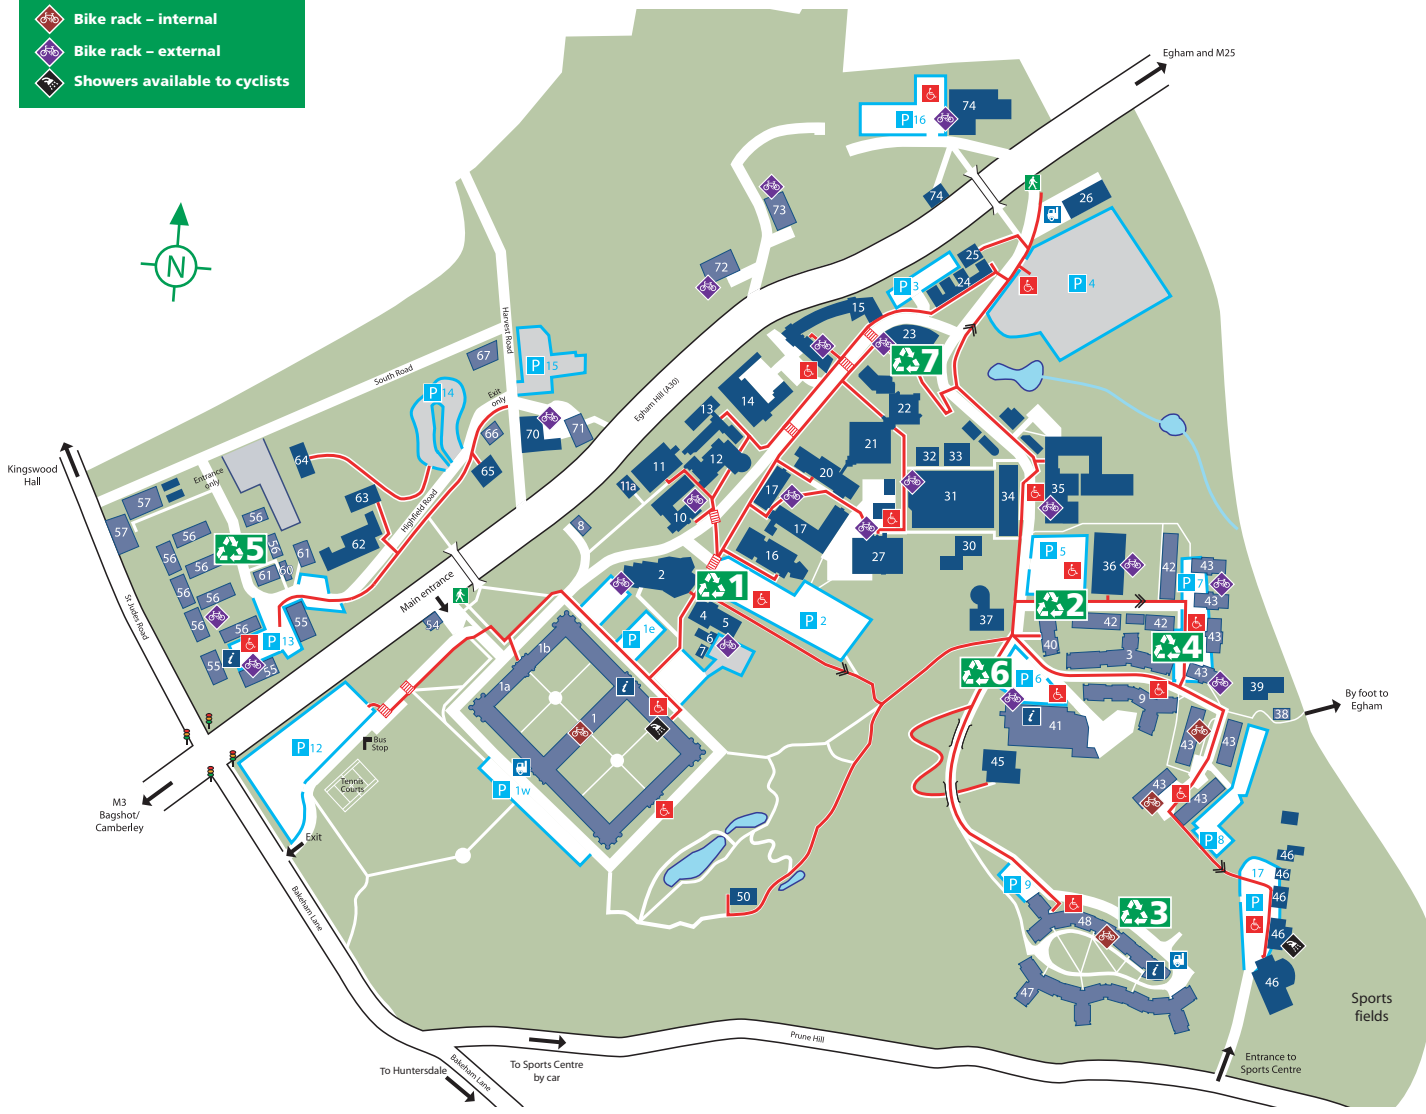

Key

- Campus buildings
- Residences
- Car parks (1-17)
- Gravel car parks
- Accessible route
- Gradient direction
- Zebra crossing
- Accessible parking space
- Information
- Deliveries
- Pedestrian access only
- Bike rack – internal
- Bike rack – external
- Showers available to cyclists

Recycling Points

	Paper	Cans	Plastic Bottles	Glass	Textiles & Shoes	Bras
	✓	✓	✓			
	✓	✓	✓			
	✓	✓	✓	✓		
	✓	✓	✓	✓		
	✓	✓	✓	✓		
				✓	✓	✓
	✓	✓	✓			

Academic departments and centres

Archive and Bedford Centre	1	Founder's Building
Biological Sciences	31, 34	Bourne & Wolfson Laboratories
Classics	1	Founder's Building (west ground floor)
Computer Science	17	McCrea Building
Drama & Theatre	74	Sutherland House and Lodge ☒
	25, 14	Handa Noh Theatre, Boilerhouse
Earth Sciences	35, 36	Queen's Building & Annexe
Economics	20	Horton Building ☒ (upper floor)
English	15	International Building
European Studies	1	Founder's Building (west first floor)
Geography	35, 36	Queen's Building & Annexe
Health & Social Care	16	Arts Building ☒ (upper floors)
Hellenic Institute	15	International Building
History	17	McCrea Building
Management	12, 13, 1	Moore Building ☒, Annexe & Founder's Building (east first floor)
Mathematics	17	McCrea Building
Media Arts	11	Williams Building ☒ & Arts Building (ground floor)
Modern Languages	15	International Building
French	15	International Building
German	15	International Building
Hispanic Studies	15	International Building
Italian	15	International Building
Music	62, 65	Wetton's Terrace ☒, Woodlands ☒
Physics	21, 22	Tolansky & Wilson Laboratories
Politics & International Relations	1	Founder's Building (west first floor)
Psychology	34, 30	Wolfson Laboratory, Bourne Annexe
Royal Holloway International	15	International Building