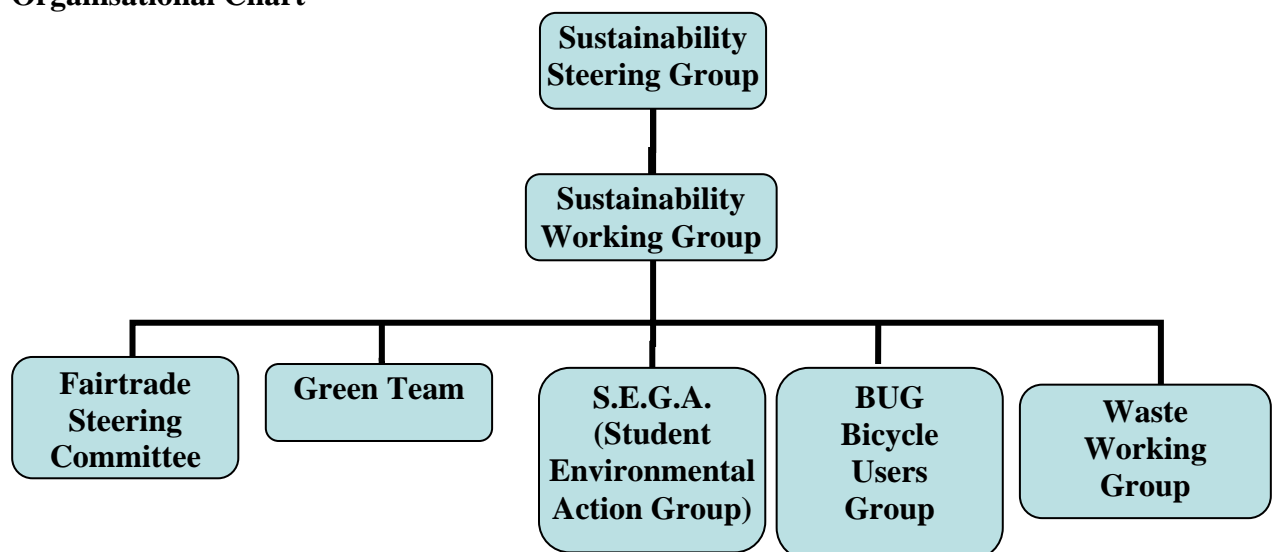

Sustainability Groups at Royal Holloway University of London

Organisational Chart

Other Groups:

People and Planet Society

Student Union Ethics and Environment Committee

Centre for Research into Sustainability

Want to get involved?

The Green Team is a group of staff volunteers who meet four times a year to help make Royal Holloway a more sustainable institution.

SEGA is a student group which meets once a week to organise student-led sustainability projects.

BUG meets once a term to discuss improve the College's cycling facilities and encouraging people to cycle to the College. It is open to both staff and students.

If you are interested in joining any of these groups email Sustainability Officer Andy Hix at andy.hix@rhul.ac.uk