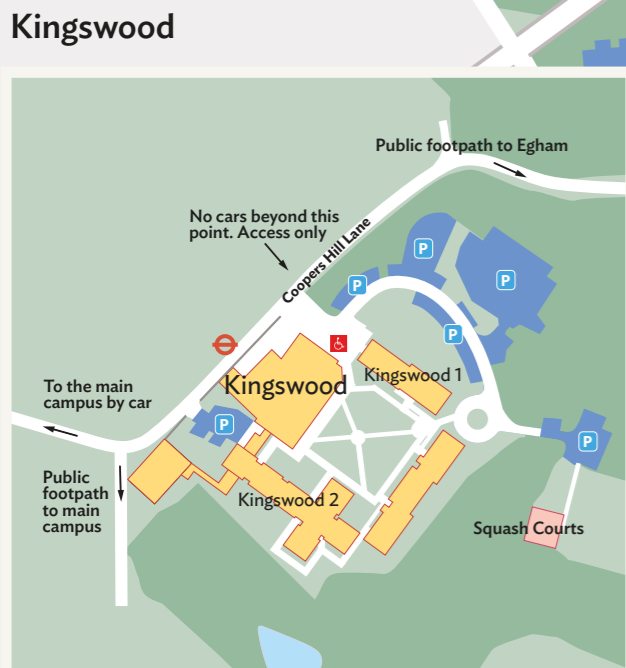

Our campus

School office locations

- 1 School of Business and Management**
Moore Building - 0-11
- 2 School of Engineering, Physical and Mathematical Sciences**
Bedford Building - 1-29
- 3 School of Humanities**
International Building - 149
- 4 School of Law and Social Sciences**
McCrea Building - 1-01
- 5 School of Life Sciences and the Environment**
Wolfson Building - 118
- 6 School of Performing and Digital Arts**
Katherine Worth Building - 0-01
- 7 Doctoral School** Founder's South Tower 1-05

Key

- Academic
- Social and Sport
- Accommodation
- P Car park
- ♿ Accessible car parking
- Steps, not accessible
- Rough path may not be accessible
- ⊘ Bus stop
- ♿ Pedestrian crossing
- ☕ Café
- 🛒 Shop
- 📖 Library
- £ Cash point
- 📅 Event & exhibition spaces
- 🗨️ Student Services Centre
- 👤 Enterprise and Careers Hub
- 🌱 Wellbeing
- 👤 Volunteering Hub
- C CeDAS
- + GP Surgery
- ✉️ Post Room
- WC Gender neutral toilets
- ♿ Disabled toilets
- a Amazon locker

Find out all you need to know about starting at Royal Holloway at royalholloway.ac.uk/welcome

Academic locations

School offices	
School of Business and Management	Moore Building - 0-11
School of Engineering, Physical and Mathematical Sciences	Bedford Building - 1-29
School of Humanities	International Building - 149
School of Law and Social Sciences	McCrea Building - 1-01
School of Life Sciences and the Environment	Wolfson Building - 118
School of Performing and Digital Arts	Katherine Worth Building - 0-01
Doctoral School	Founder's South Tower 1-05